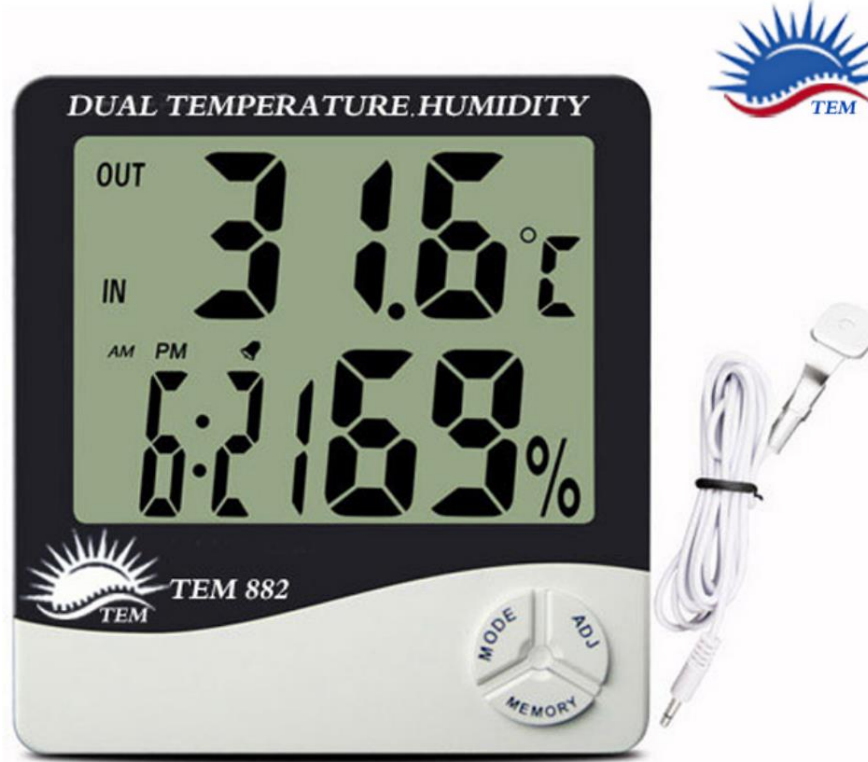

TEM 882, Humidity, Temperature Meter

Features:

- * indoor & outdoor temperature display
- * time display
- * temperature unit °C/°F changeable
- * 2 modes of time display: 12h / 24h

Temperature Range:

indoor temperature: $-10^{\circ}\text{C} \sim +50^{\circ}\text{C}$ ($+14^{\circ}\text{F} \sim +122^{\circ}\text{F}$)

outdoor temperature: $-50^{\circ}\text{C} \sim +70^{\circ}\text{C}$ ($-58^{\circ}\text{F} \sim +158^{\circ}\text{F}$)

Humidity Range: indoor 20% RH \sim 90% RH

Product Dimension: 58 \times 40 \times 13mm

Power-supply: 1.5V (AG13) x1